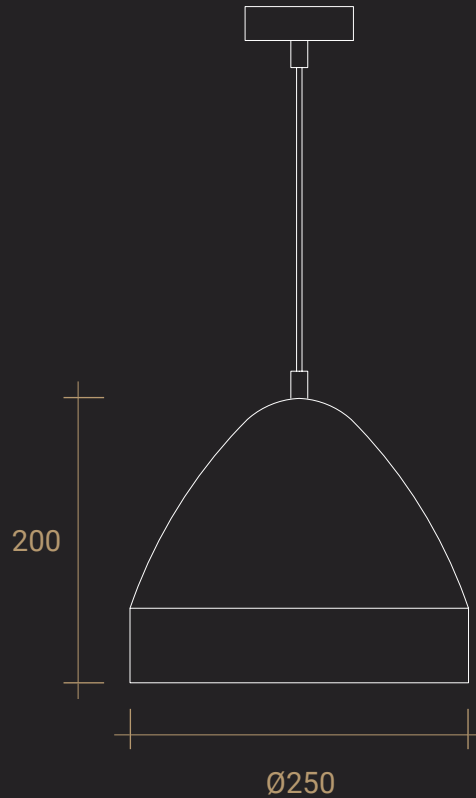

FLD PENDANT

Spun round the right way.
Metal pendants with immaculate finish and form.

FLD PENDANT

FLD PENDANT - DALI

DIMENSIONS

Ø250 x H200mm

LAMP BASE

GU5.3

MOUNTING

Ceiling canopy with Ø80mm footprint

DIMMING

DALI

LEAD TIME ESTIMATE

4 - 6 weeks

Dependent on finish and quantity

NOTES