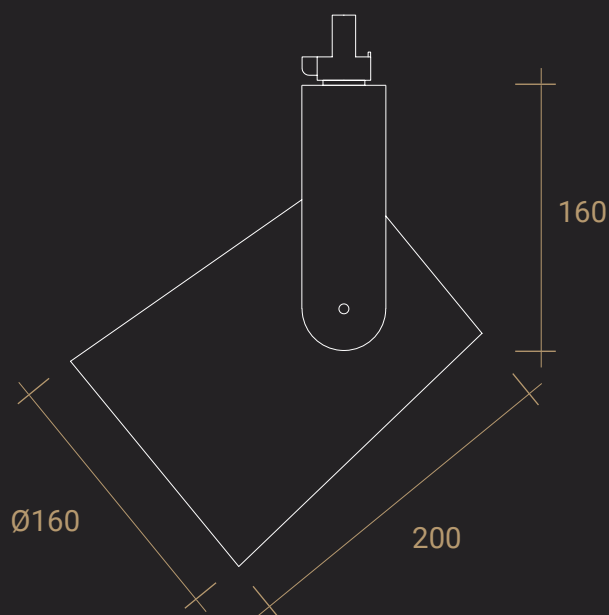

FM TRACK

Tune into the optimal light frequency.

FM TRACK

FM TRACK

REPLACEABLE LED

DIMENSIONS

Ø160 x H200mm
Bracket height 160mm

LAMP BASE

E27

MOUNTING

Connects to Global 3C track

DIMMING

Phase
DALI on request

LEAD TIME ESTIMATE

4-6 weeks (Powder coat finish)
6-8 weeks (Anodised finish)
Dependent on finish and quantity

NOTES