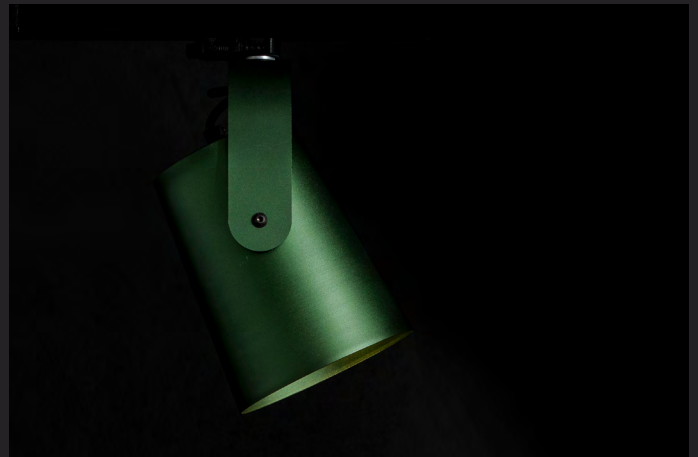

FM TRACK

Tune into the optimal light frequency.

FM TRACK

FM TRACK

REPLACEABLE LED

DIMENSIONS

Ø160 x H200mm
Bracket height 160mm

LAMP BASE

- Adjustable tilt and swivel function
- Track mounted for easy installation and flexibility
- Custom finishes available on request

CONTACT

Artefact Industries
artefact@artefactindustries.com
+61 3 7018 3517

FM-132

FM-133

FM-134

FM-135

CODE	FINISH	MOUNTING	LAMP TYPE
FM-132	MANNEX BLACK POWDER COAT	SUITABLE FOR GLOBAL 3C TRACK (SEE TRACK DATA SHEET DOWNLOAD BELOW)	SUITABLE FOR E27 BASE PAR30 LED RETROFIT LAMP (SEE LAMP DATA SHEET DOWNLOAD BELOW)
FM-133	MANNEX WHITE POWDER COAT		
FM-134	CHARCOAL ANODISED		
FM-135	RACING GREEN ANODISED		