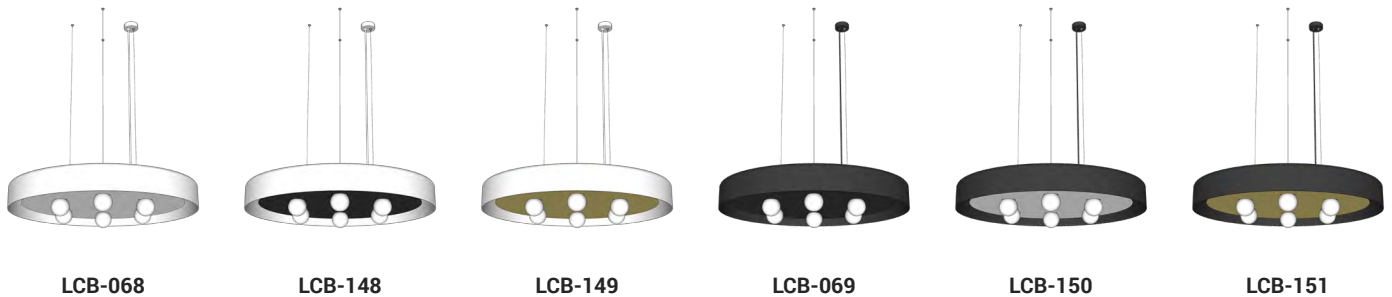

LCB 1000

CODE	FINISH	SUSPENSION	LAMP TYPE
LCB-068	MANNEX WHITE WITH WHITE LAMP DISC	WHITE FABRIC FLEX. 2000MM L 4 x STAINLESS STEEL CABLES	SUITABLE FOR 6 x E27 LED RETROFIT LAMP (SEE LAMP DATA SHEET DOWNLOAD BELOW)
LCB-148	MANNEX WHITE WITH BLACK LAMP DISC		
LCB-149	MANNEX WHITE WITH GOLD LAMP DISC		
LCB-069	MANNEX BLACK WITH BLACK LAMP DISC	BLACK FABRIC FLEX. 2000MM L 4 x STAINLESS STEEL CABLES	
LCB-150	MANNEX BLACK WITH WHITE LAMP DISC		
LCB-151	MANNEX BLACK WITH GOLD LAMP DISC		

OPTIONAL DALI INTERFACE

CODE	FINISH
DIM-111	(REMOTE) DIGINET RAPIX DALI-PHASE ADAPTIVE DIMMER

DOWNLOADS

- [Suitable Lamp Information](#)
- [DIM-111 Dimming Information](#)
- [Artefact Environmental Impact Statement](#)