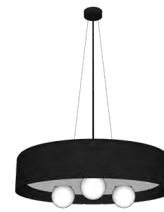

LCB-146

LCB 600

CODE	FINISH	SUSPENSION	LAMP TYPE
LCB-065	MANNEX WHITE WITH WHITE LAMP DISC	WHITE FABRIC FLEX. 2000MM L 3 x STAINLESS STEEL CABLES	SUITABLE FOR 3 x E27 LED RETROFIT LAMP (SEE LAMP DATA SHEET DOWNLOAD BELOW)
LCB-144	MANNEX WHITE WITH BLACK LAMP DISC		
LCB-145	MANNEX WHITE WITH GOLD LAMP DISC		
LCB-066	MANNEX BLACK WITH BLACK LAMP DISC	BLACK FABRIC FLEX. 2000MM L 3 x STAINLESS STEEL CABLES	
LCB-146	MANNEX BLACK WITH WHITE LAMP DISC		
LCB-147	MANNEX BLACK WITH GOLD LAMP DISC		

OPTIONAL DALI INTERFACE

CODE	FINISH
DIM-111	(REMOTE) DIGINET RAPIX DALI-PHASE ADAPTIVE DIMMER

DOWNLOADS

- Suitable Lamp Information
- DIM-111 Dimming Information
- Artefact Environmental Impact Statement