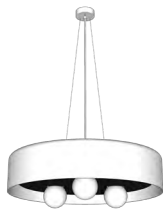

LCB-144

LCB 600

CODE	FINISH	SUSPENSION	LAMP TYPE
LCB-065	MANNEX WHITE WITH WHITE LAMP DISC	WHITE FABRIC FLEX. 2000MM L 3 x STAINLESS STEEL CABLES	SUITABLE FOR 3 x E27 LED RETROFIT LAMP (SEE LAMP DATA SHEET DOWNLOAD BELOW)
LCB-144	MANNEX WHITE WITH BLACK LAMP DISC		
LCB-145	MANNEX WHITE WITH GOLD LAMP DISC		
LCB-066	MANNEX BLACK WITH BLACK LAMP DISC	BLACK FABRIC FLEX. 2000MM L 3 x STAINLESS STEEL CABLES	
LCB-146	MANNEX BLACK WITH WHITE LAMP DISC		
LCB-147	MANNEX BLACK WITH GOLD LAMP DISC		

OPTIONAL DALI INTERFACE

CODE	FINISH
DIM-111	(REMOTE) DIGINET RAPIX DALI-PHASE ADAPTIVE DIMMER

DOWNLOADS

- Suitable Lamp Information
- DIM-111 Dimming Information
- Artefact Environmental Impact Statement