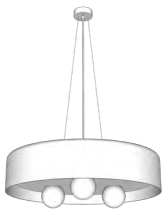

LCB-065

LCB 600

CODE	FINISH	SUSPENSION	LAMP TYPE
LCB-065	MANNEX WHITE WITH WHITE LAMP DISC	WHITE FABRIC FLEX. 2000MM L 3 x STAINLESS STEEL CABLES	SUITABLE FOR 3 x E27 LED RETROFIT LAMP (SEE LAMP DATA SHEET DOWNLOAD BELOW)
LCB-144	MANNEX WHITE WITH BLACK LAMP DISC		
LCB-145	MANNEX WHITE WITH GOLD LAMP DISC		
LCB-066	MANNEX BLACK WITH BLACK LAMP DISC	BLACK FABRIC FLEX. 2000MM L 3 x STAINLESS STEEL CABLES	
LCB-146	MANNEX BLACK WITH WHITE LAMP DISC		
LCB-147	MANNEX BLACK WITH GOLD LAMP DISC		

OPTIONAL DALI INTERFACE

CODE	FINISH
DIM-111	(REMOTE) DIGINET RAPIX DALI-PHASE ADAPTIVE DIMMER

DOWNLOADS

- Suitable Lamp Information
- DIM-111 Dimming Information
- Artefact Environmental Impact Statement