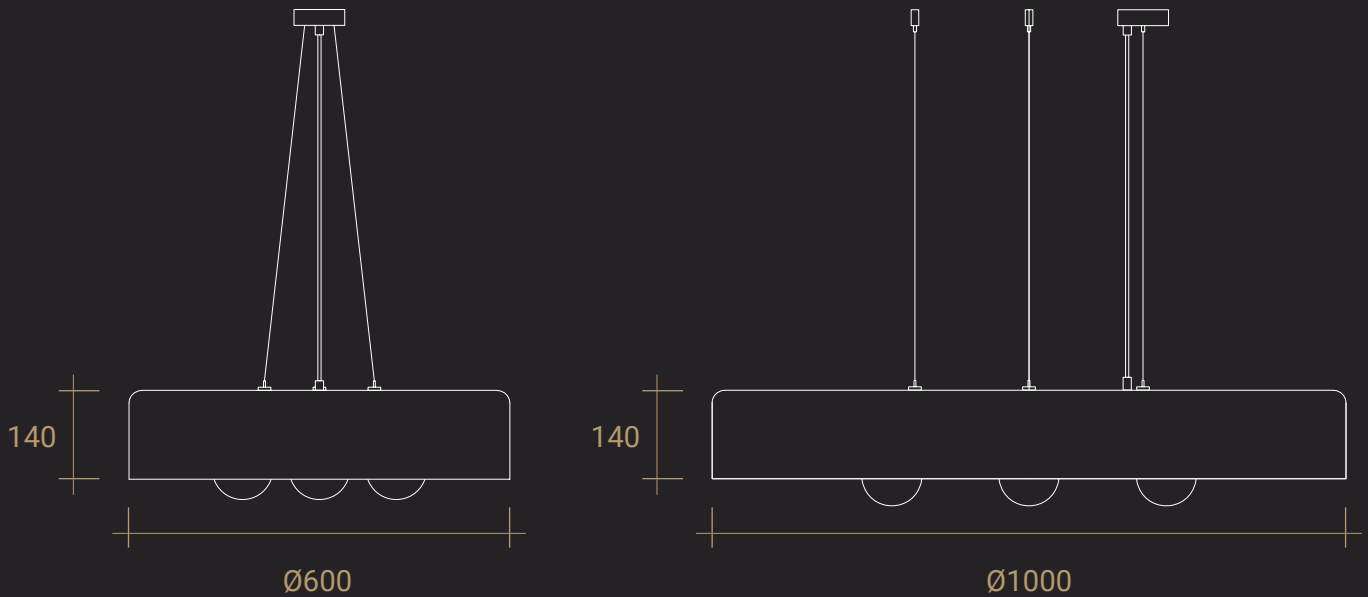

## LCB PENDANT

Paying homage to the humble light globe.

LCB PENDANT

### DIMENSIONS

LCB 600 - Ø600 x H140mm  
LCB 1000 - Ø1000 x H140mm

### MOUNTING

LCB 600 - Ceiling canopy with Ø80 footprint + 3 ceiling wire grips  
LCB 1000 - Ceiling canopy with Ø80 footprint + 4 ceiling wire grips