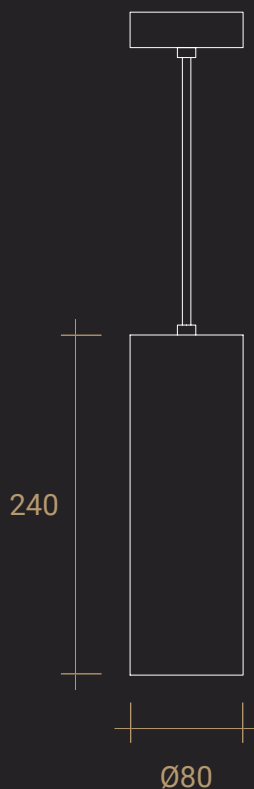

T_MINI PENDANT

Good things come in small packages.
Neat and compact lights with maximum effect.

T_MINI PENDANT

T_MINI PENDANT

DIMENSIONS
Ø80 x H240mm

LAMP BASE
GU5.3

MOUNTING
Ceiling canopy with Ø80mm footprint

CONTACT
Artefact Industries
artefact@artefactindustries.com
+61 3 7018 3517

TMI-131

TMI-132

TMI-133

TMI-134

TMI-135

TMI-136

CODE	FINISH	SUSPENSION	LAMP TYPE
TMI-131	MANNEX BLACK POWDER COAT	BLACK FABRIC FLEX. 2000MM L	SUITABLE FOR GU5.3 BASE
TMI-132	MANNEX WHITE POWDER COAT	WHITE FABRIC FLEX. 2000MM L	DALI DIMMING, REMOTE DRIVER
TMI-133	TWO-TONE BLACK PAINT	BLACK FABRIC FLEX. 2000MM L	(SEE LAMP DATA SHEET DOWNLOAD BELOW)
TMI-134	TWO-TONE WHITE PAINT	WHITE FABRIC FLEX. 2000MM L	
TMI-135	SOLID COPPER	BLACK FABRIC FLEX. 2000MM L	
TMI-136	SOLID BRASS	WHITE FABRIC FLEX. 2000MM L	