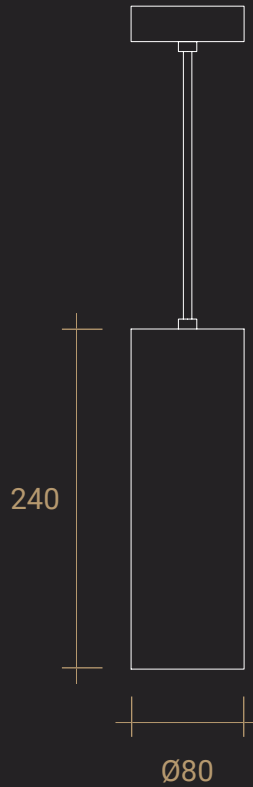

T_MINI PENDANT

Good things come in small packages.
Neat and compact lights with maximum effect.

T_MINI PENDANT

T_MINI PENDANT

DIMENSIONS
Ø80 x H240mm

LAMP BASE
GU10

MOUNTING
Ceiling canopy with Ø80mm footprint

CONTACT
Artefact Industries
artefact@artefactindustries.com
+61 3 7018 3517

TMI-001

TMI-002

TMI-003

TMI-004

TMI-122

TMI-123

CODE	FINISH	SUSPENSION	LAMP TYPE
TMI-001	MANNEX BLACK POWDER COAT	BLACK FABRIC FLEX. 2000MM L	SUITABLE FOR GU10 BASE
TMI-002	MANNEX WHITE POWDER COAT	WHITE FABRIC FLEX. 2000MM L	(SEE LAMP DATA SHEET DOWNLOAD BELOW)
TMI-003	TWO-TONE BLACK PAINT	BLACK FABRIC FLEX. 2000MM L	
TMI-004	TWO-TONE WHITE PAINT	WHITE FABRIC FLEX. 2000MM L	
TMI-122	SOLID COPPER	BLACK FABRIC FLEX. 2000MM L	
TMI-123	SOLID BRASS	WHITE FABRIC FLEX. 2000MM L	